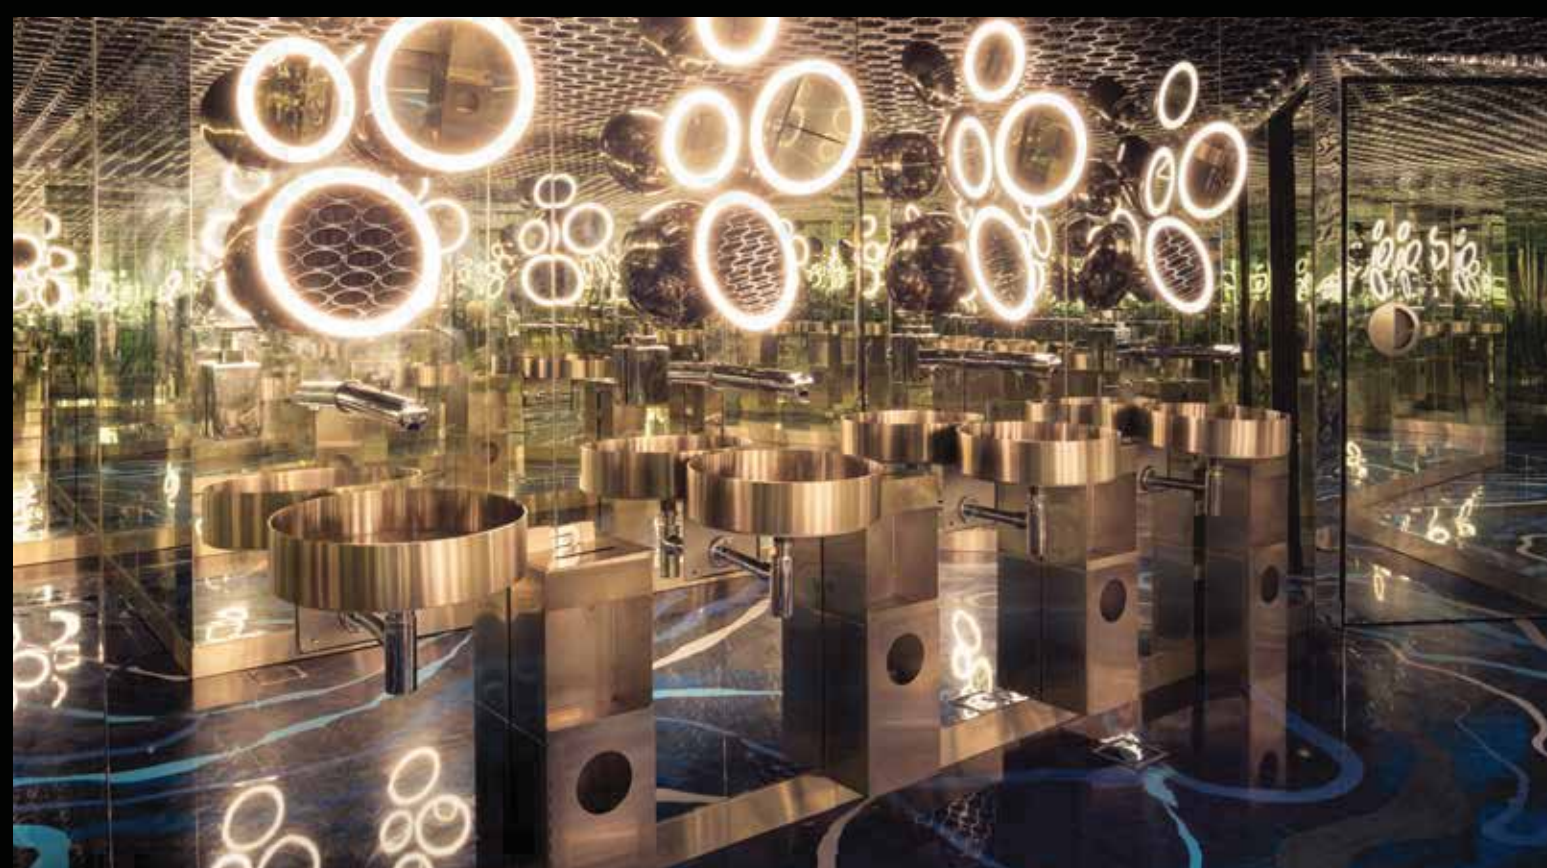

FOOD & BEVERAGE

CHOTTO MATTE