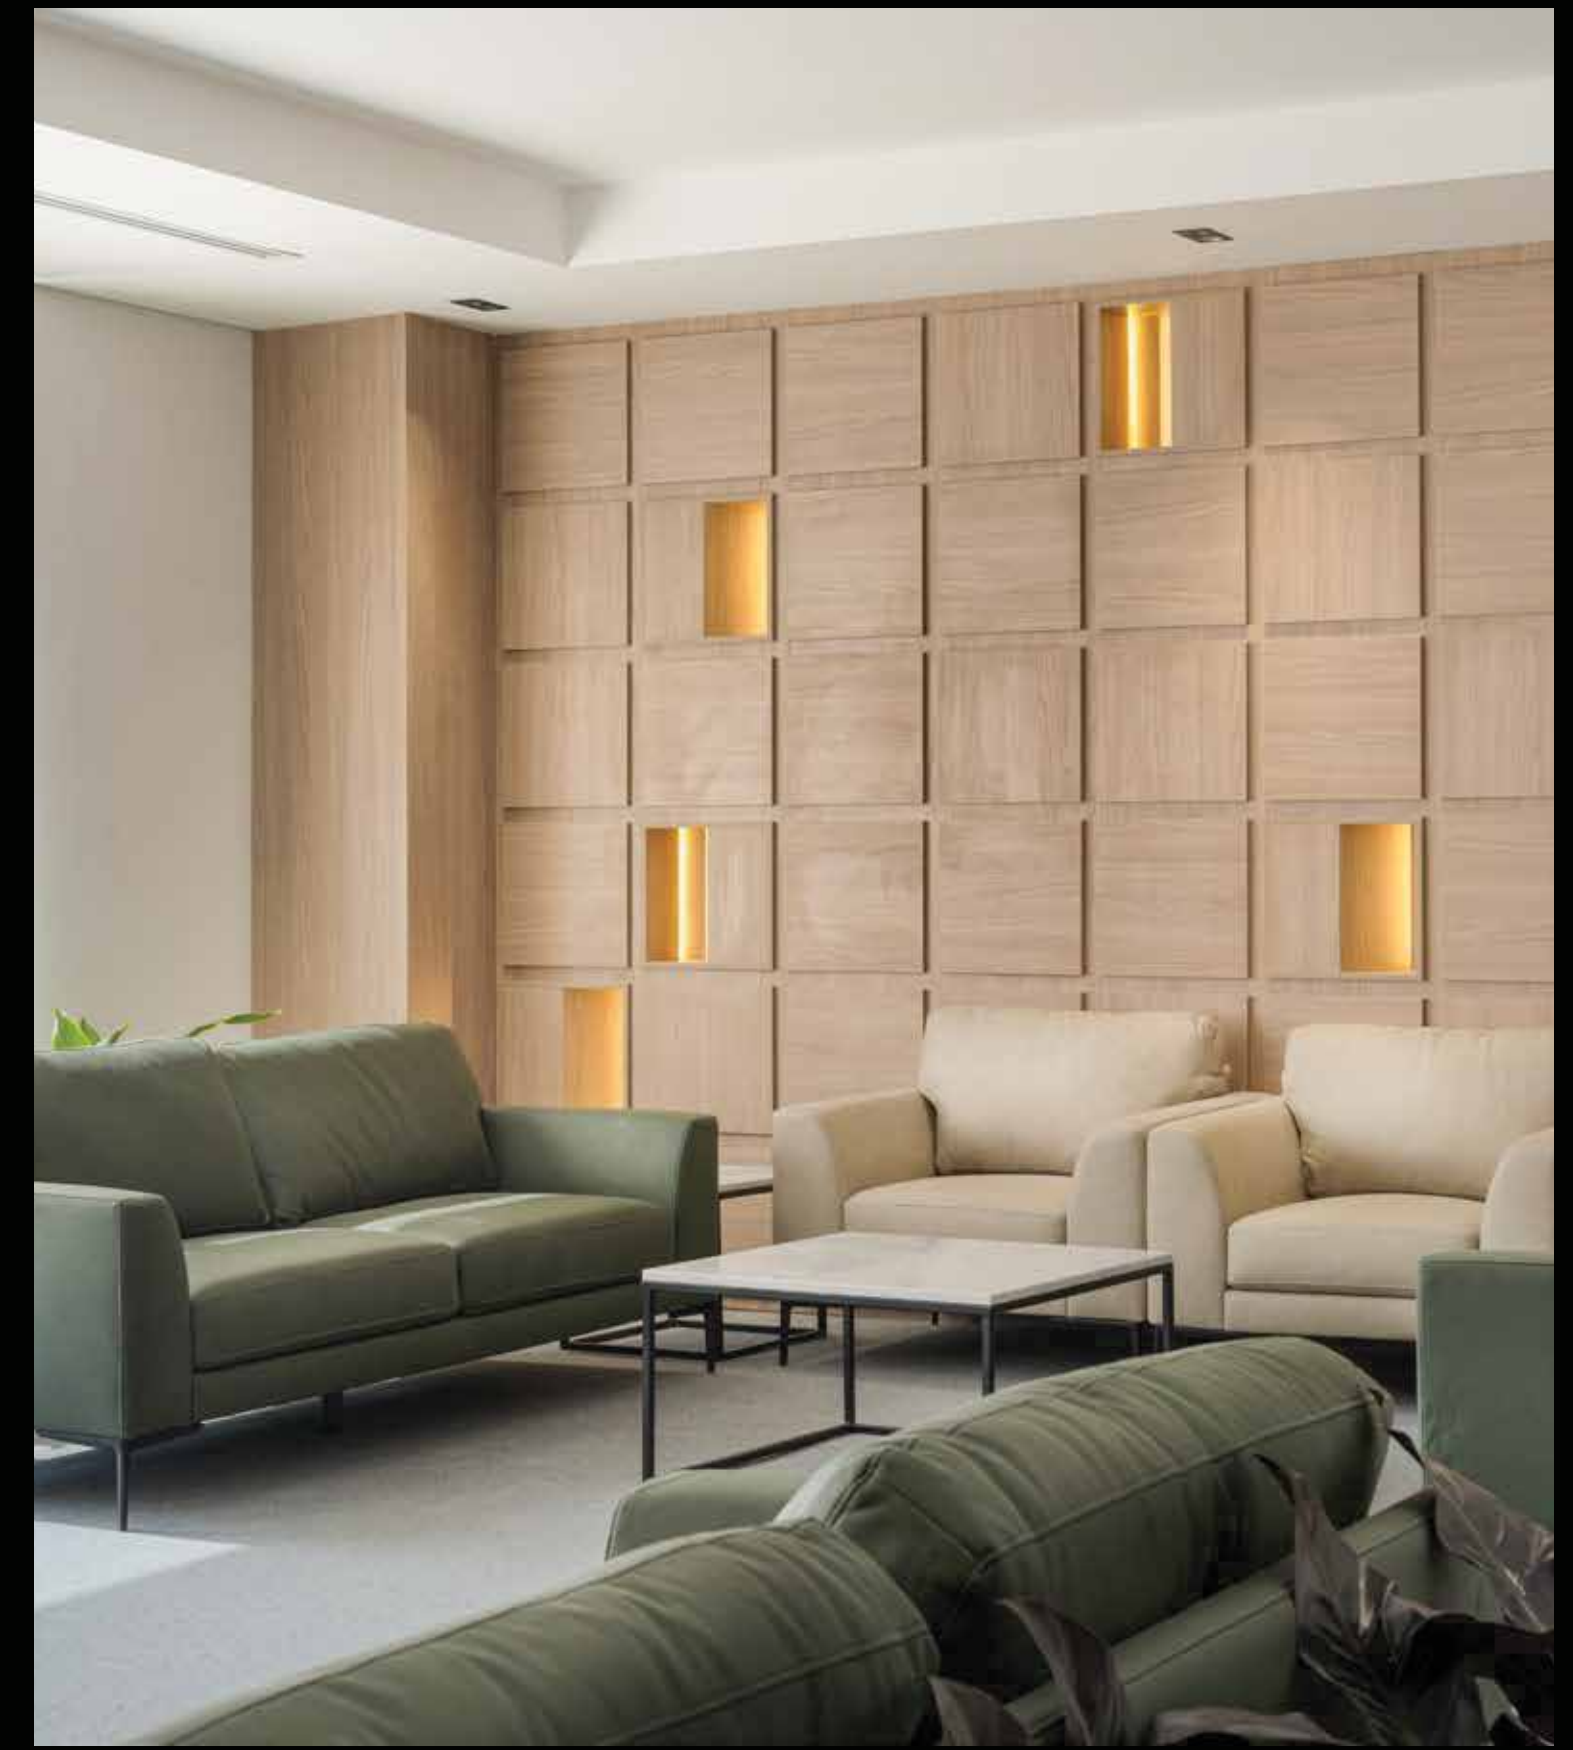

CORPORATES

AL WAALAN MUNICIPALITY BUILDING

شركة ريمات
الرياض للتنمية
Remat Al-Riyadh