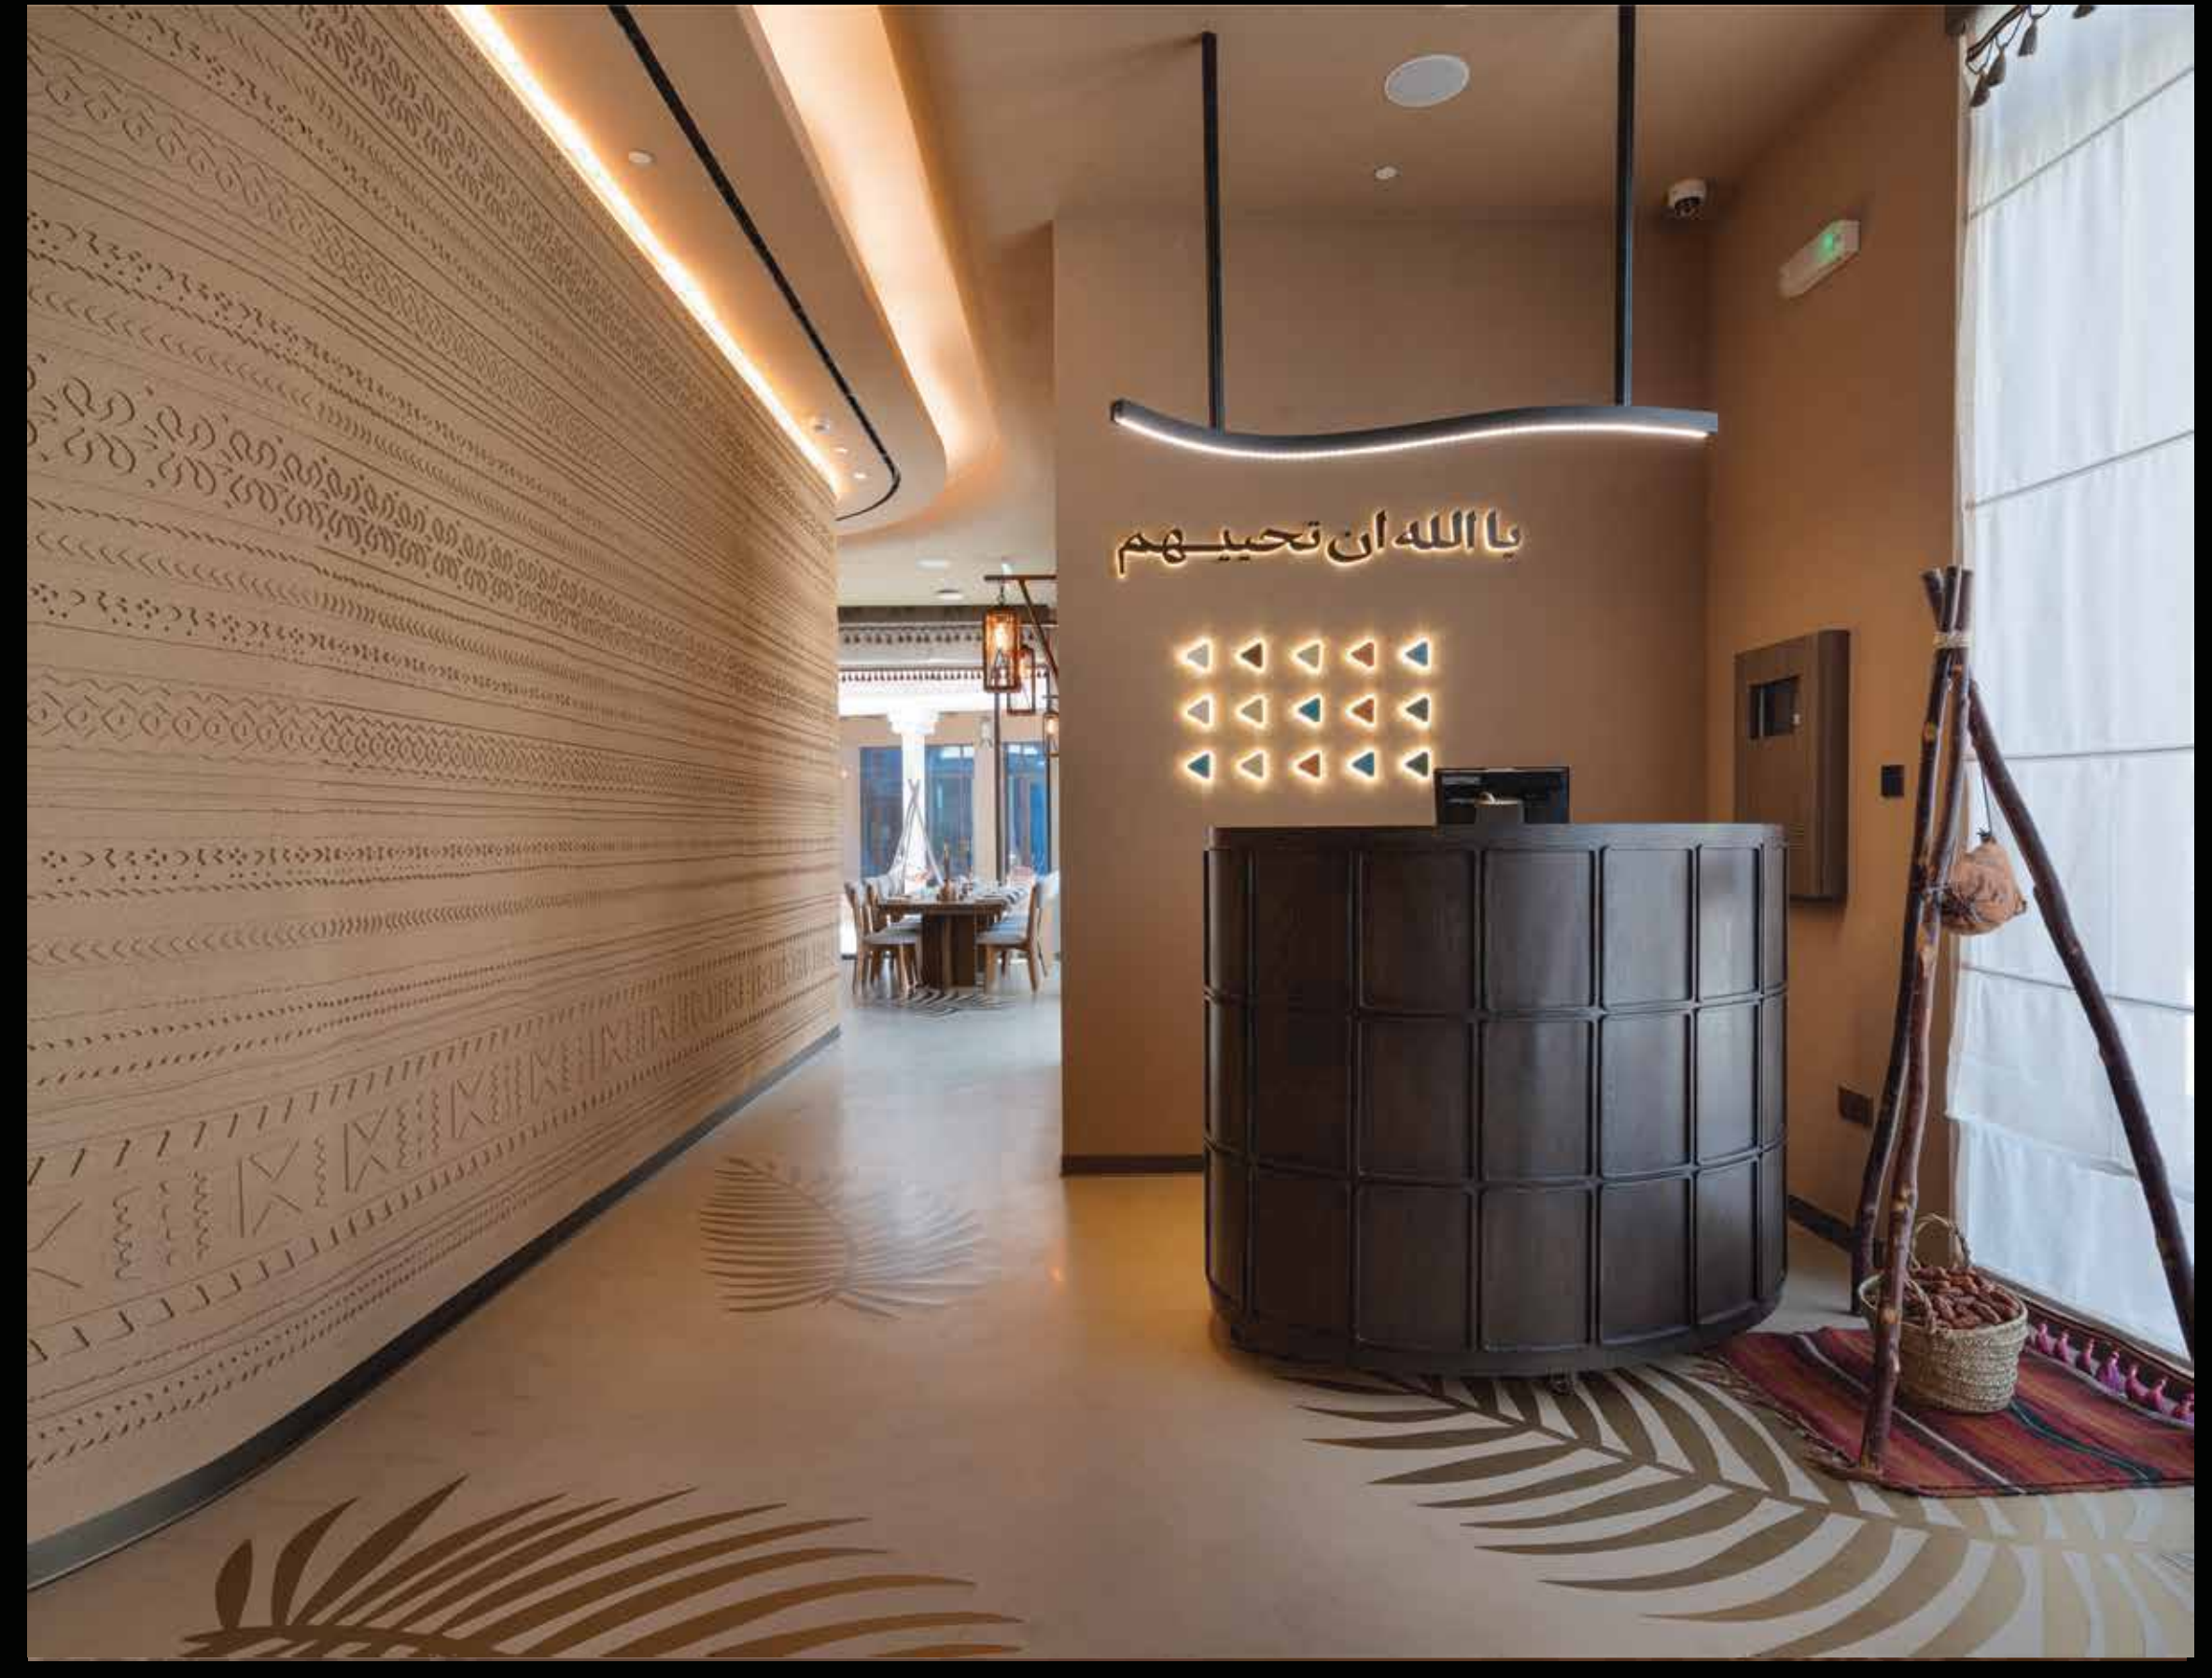

FOOD & BEVERAGE

ASEEB RESTAURANT DIRIYAH