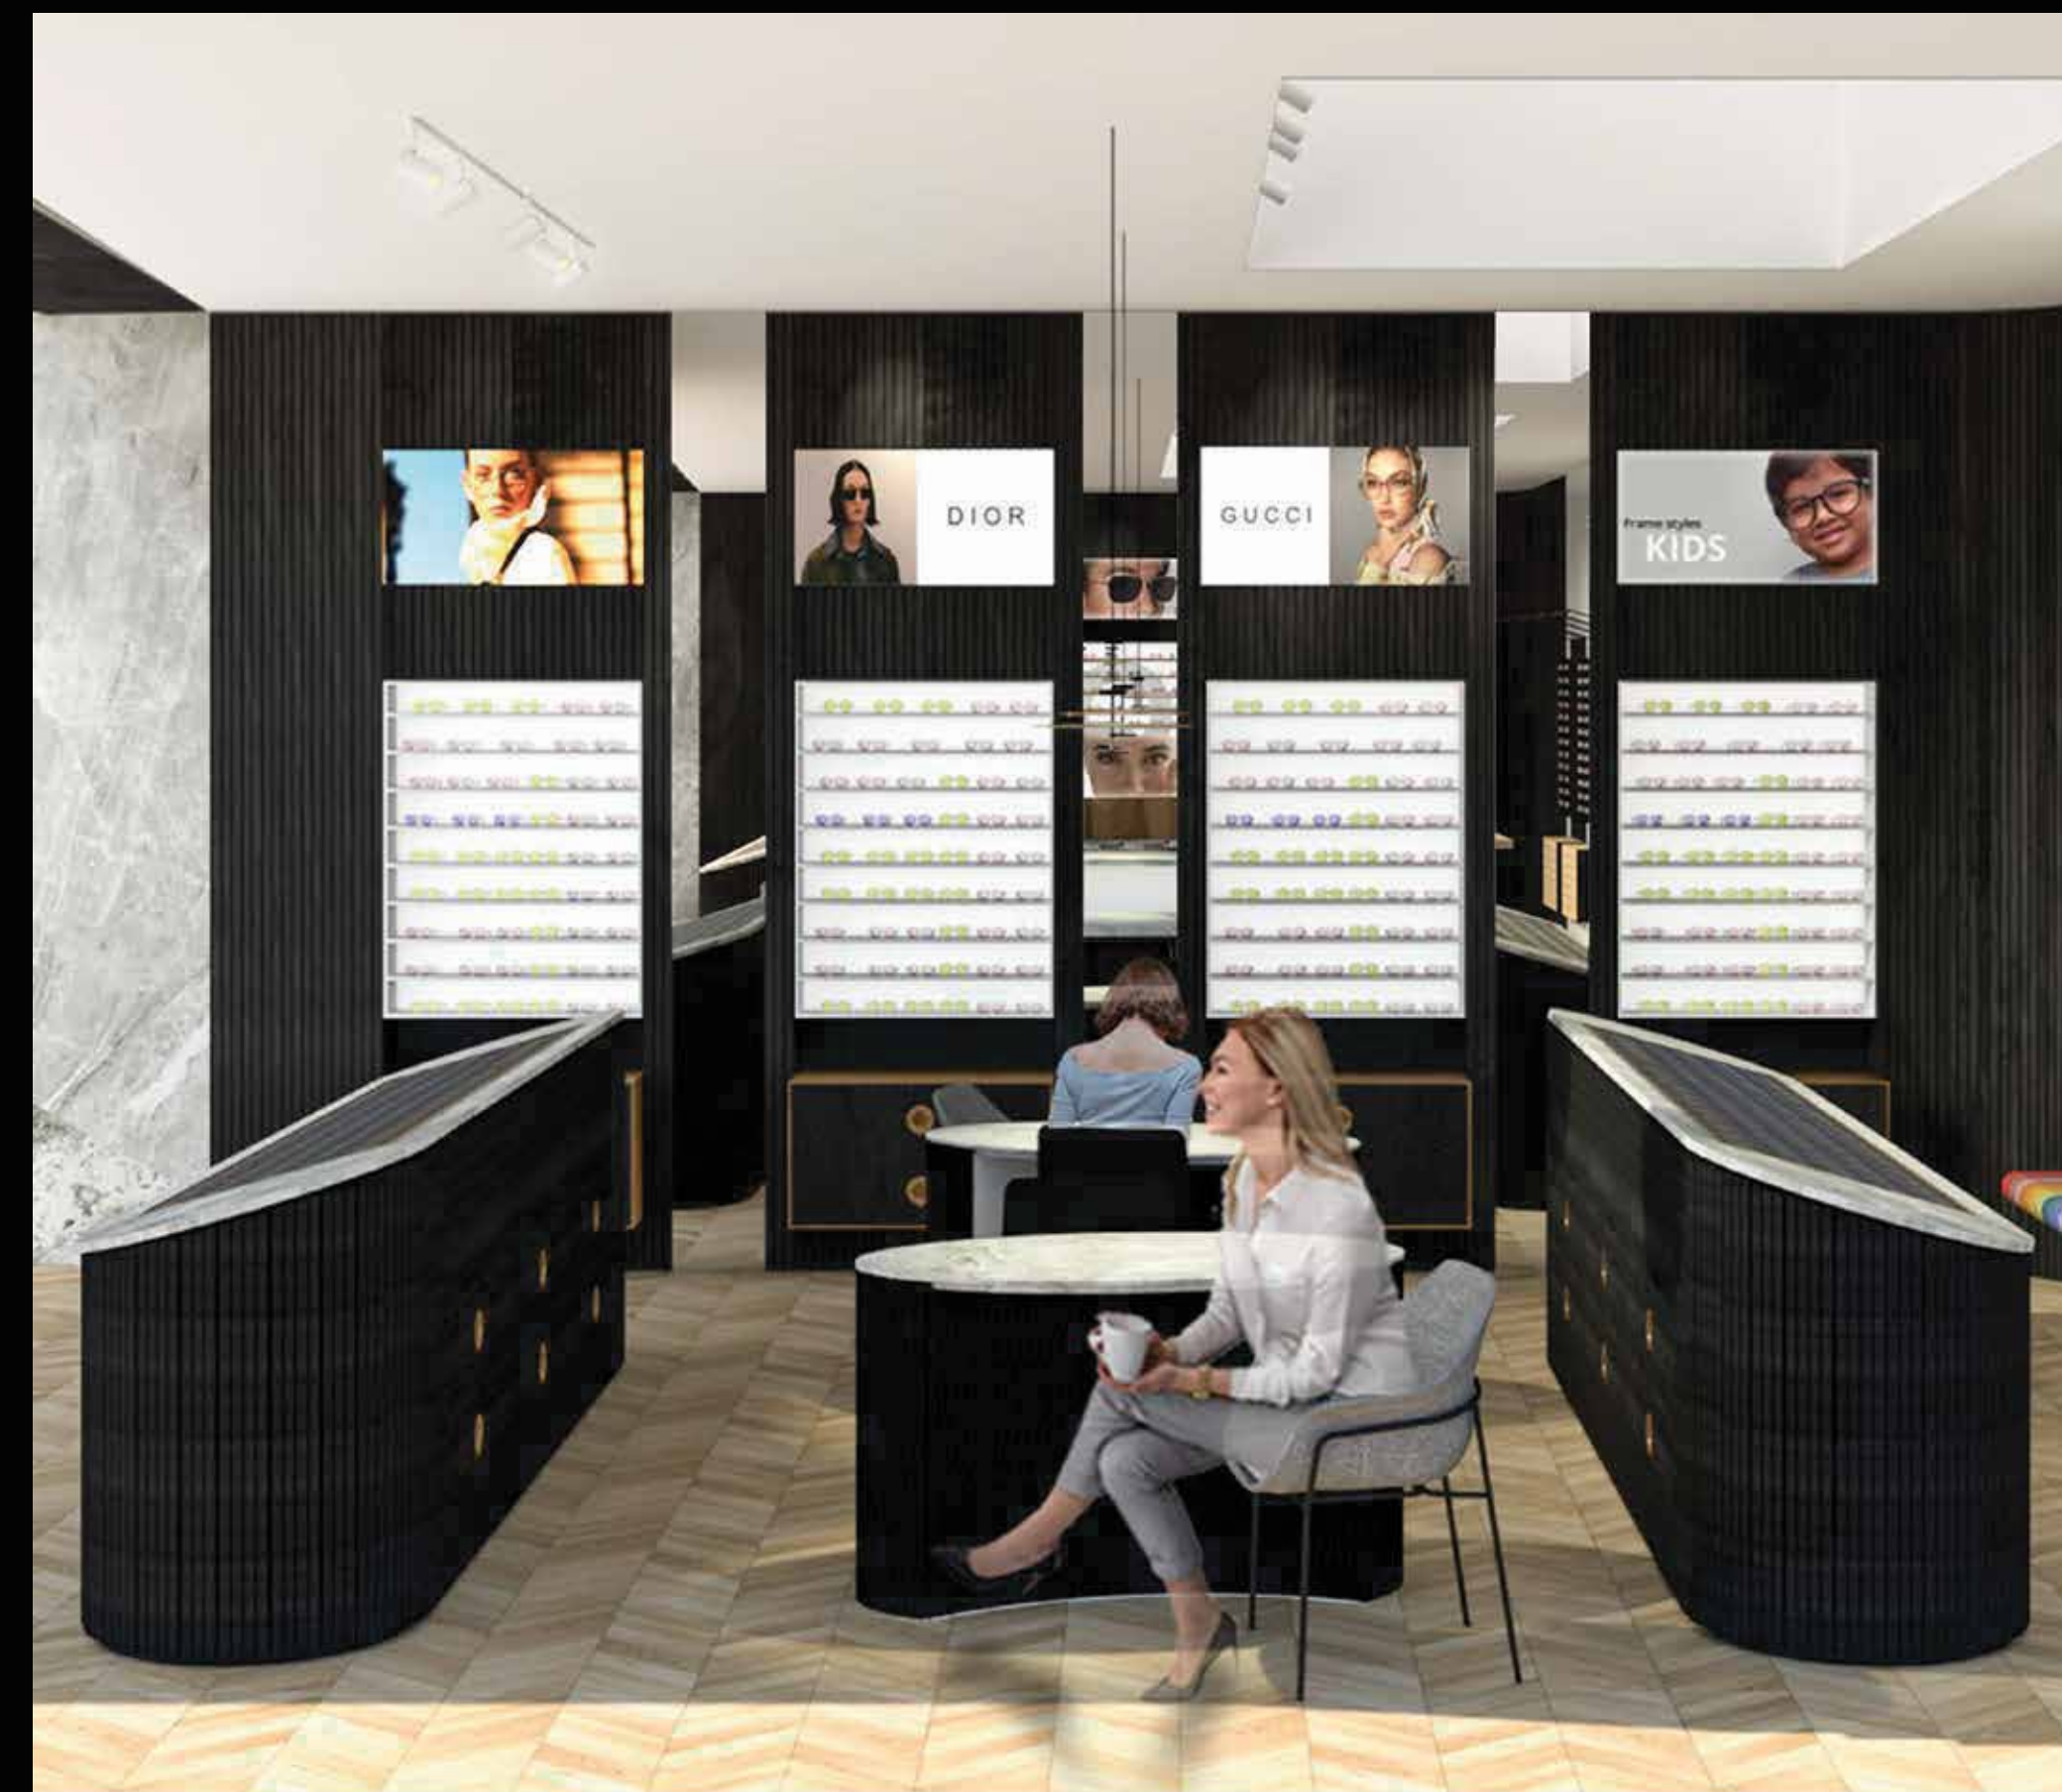

RETAIL

VISIQUE