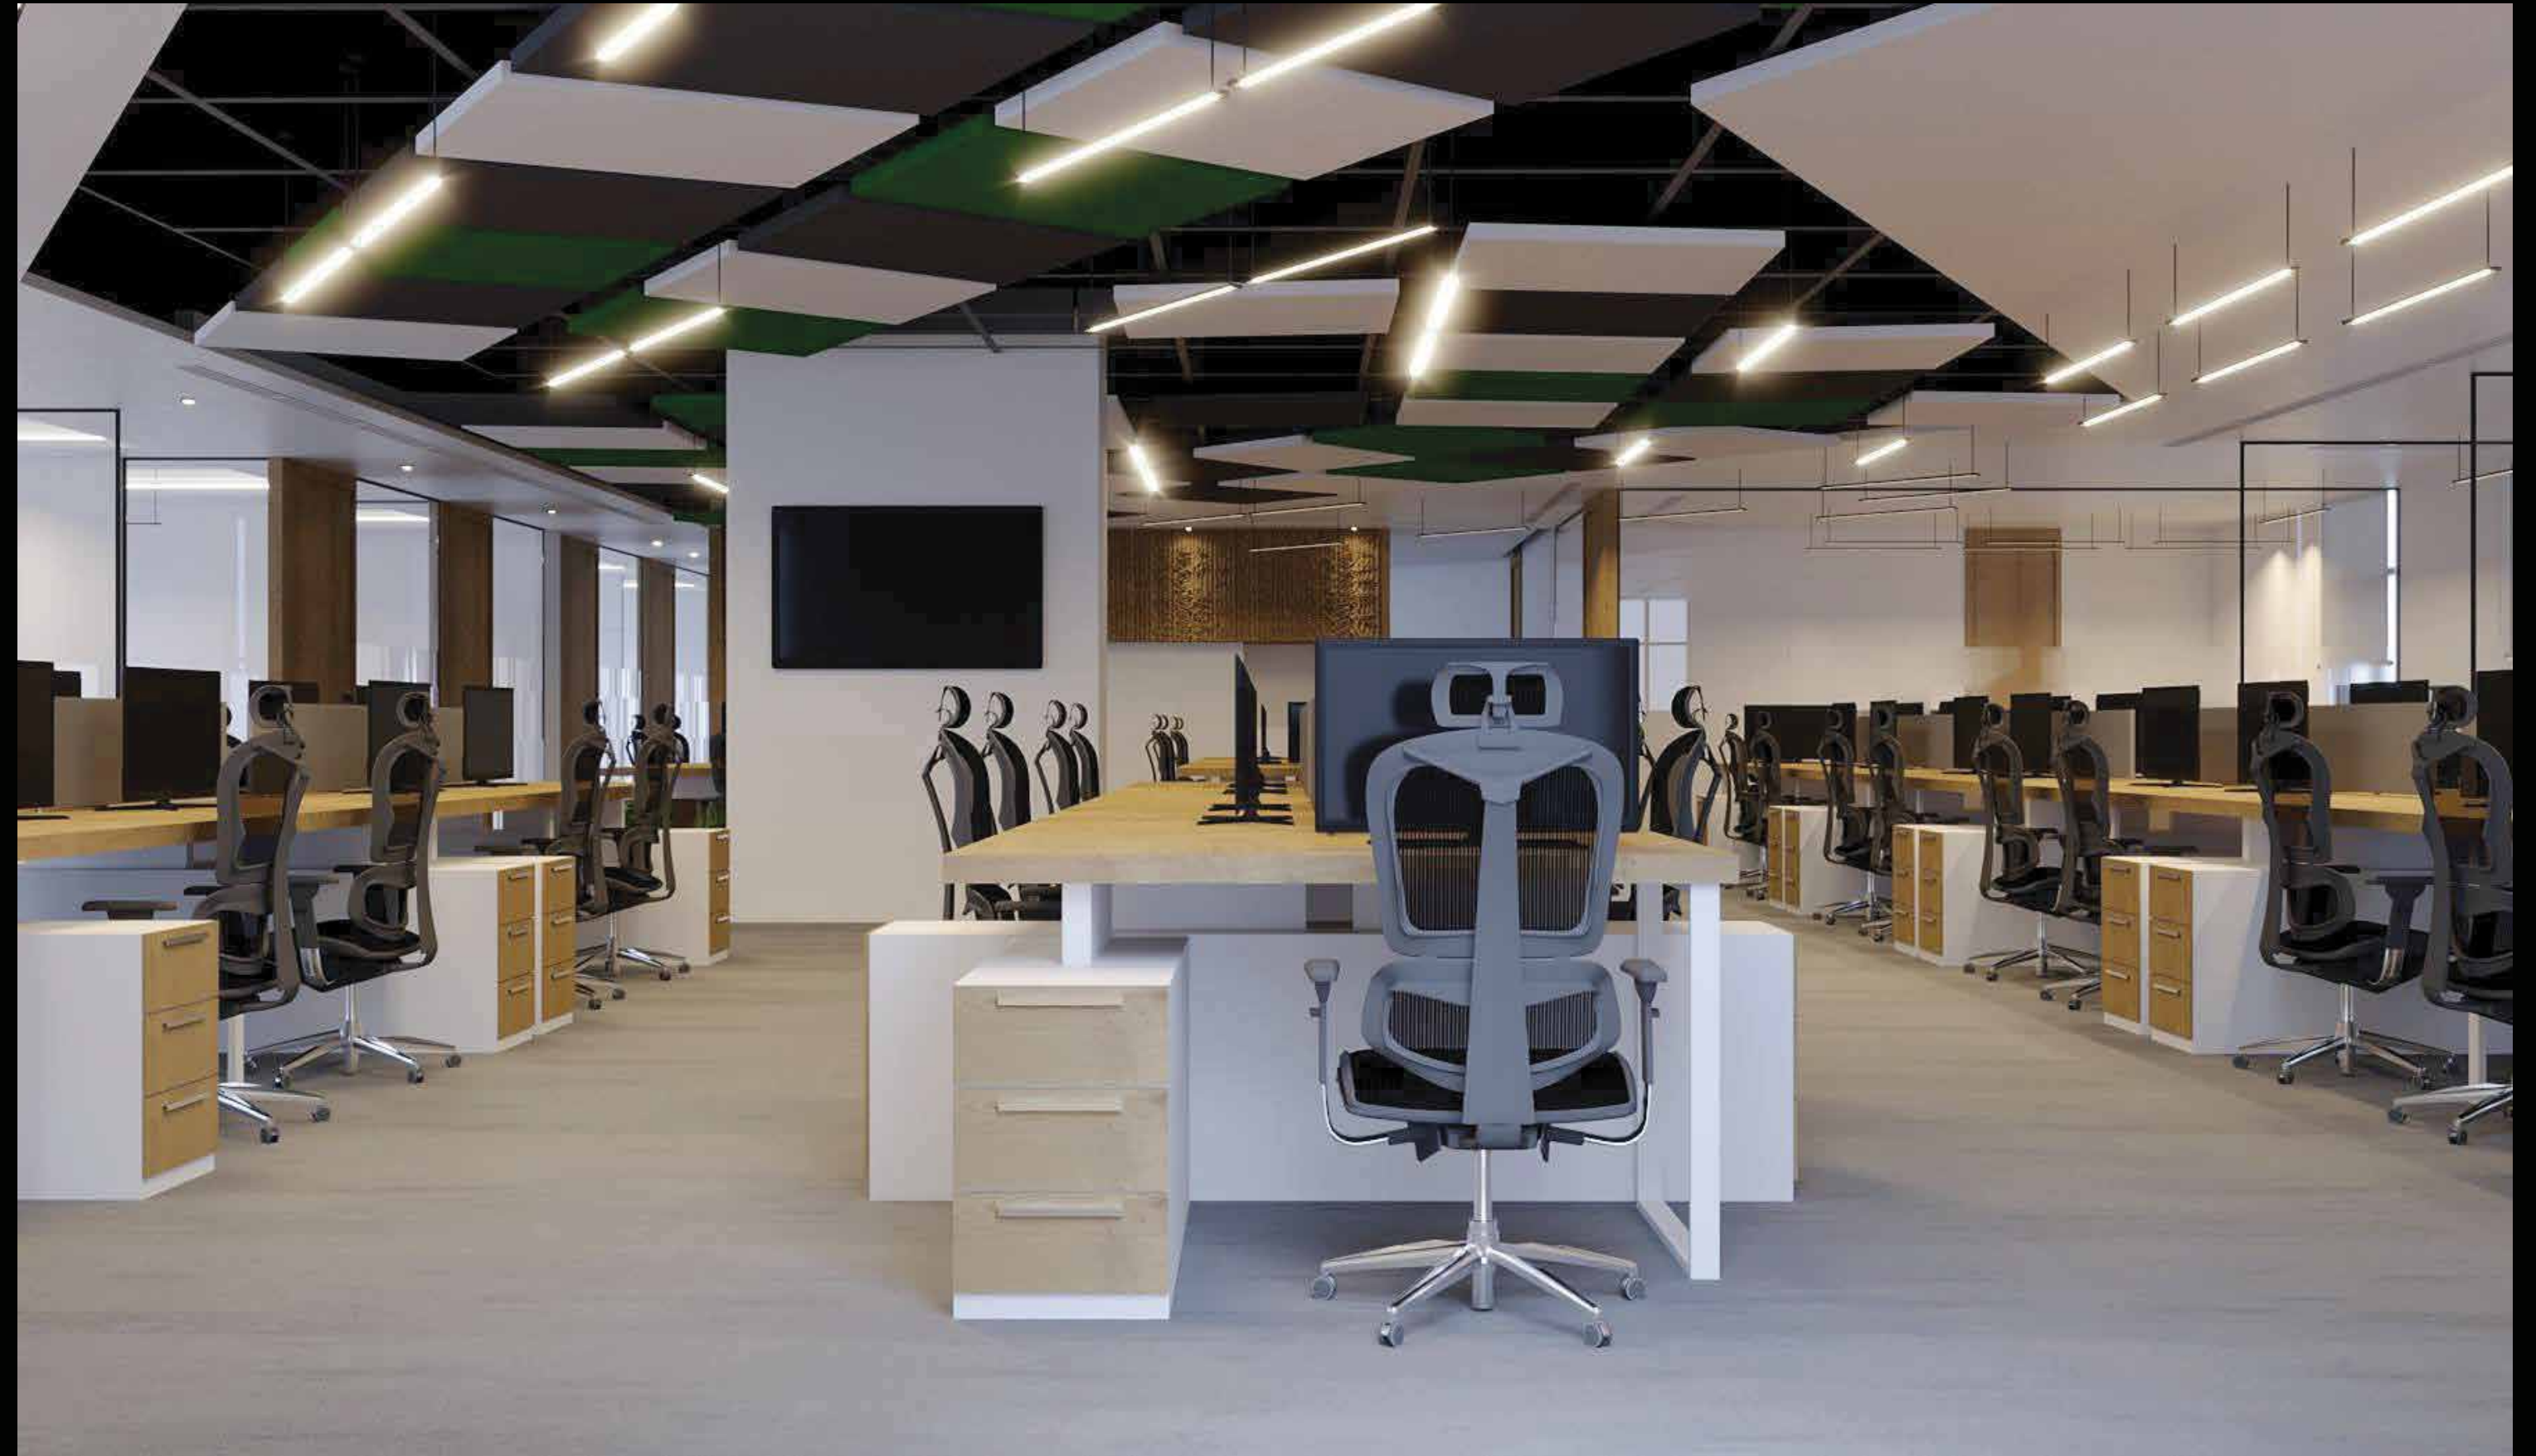

CORPORATES

NAJM

نجم
najm