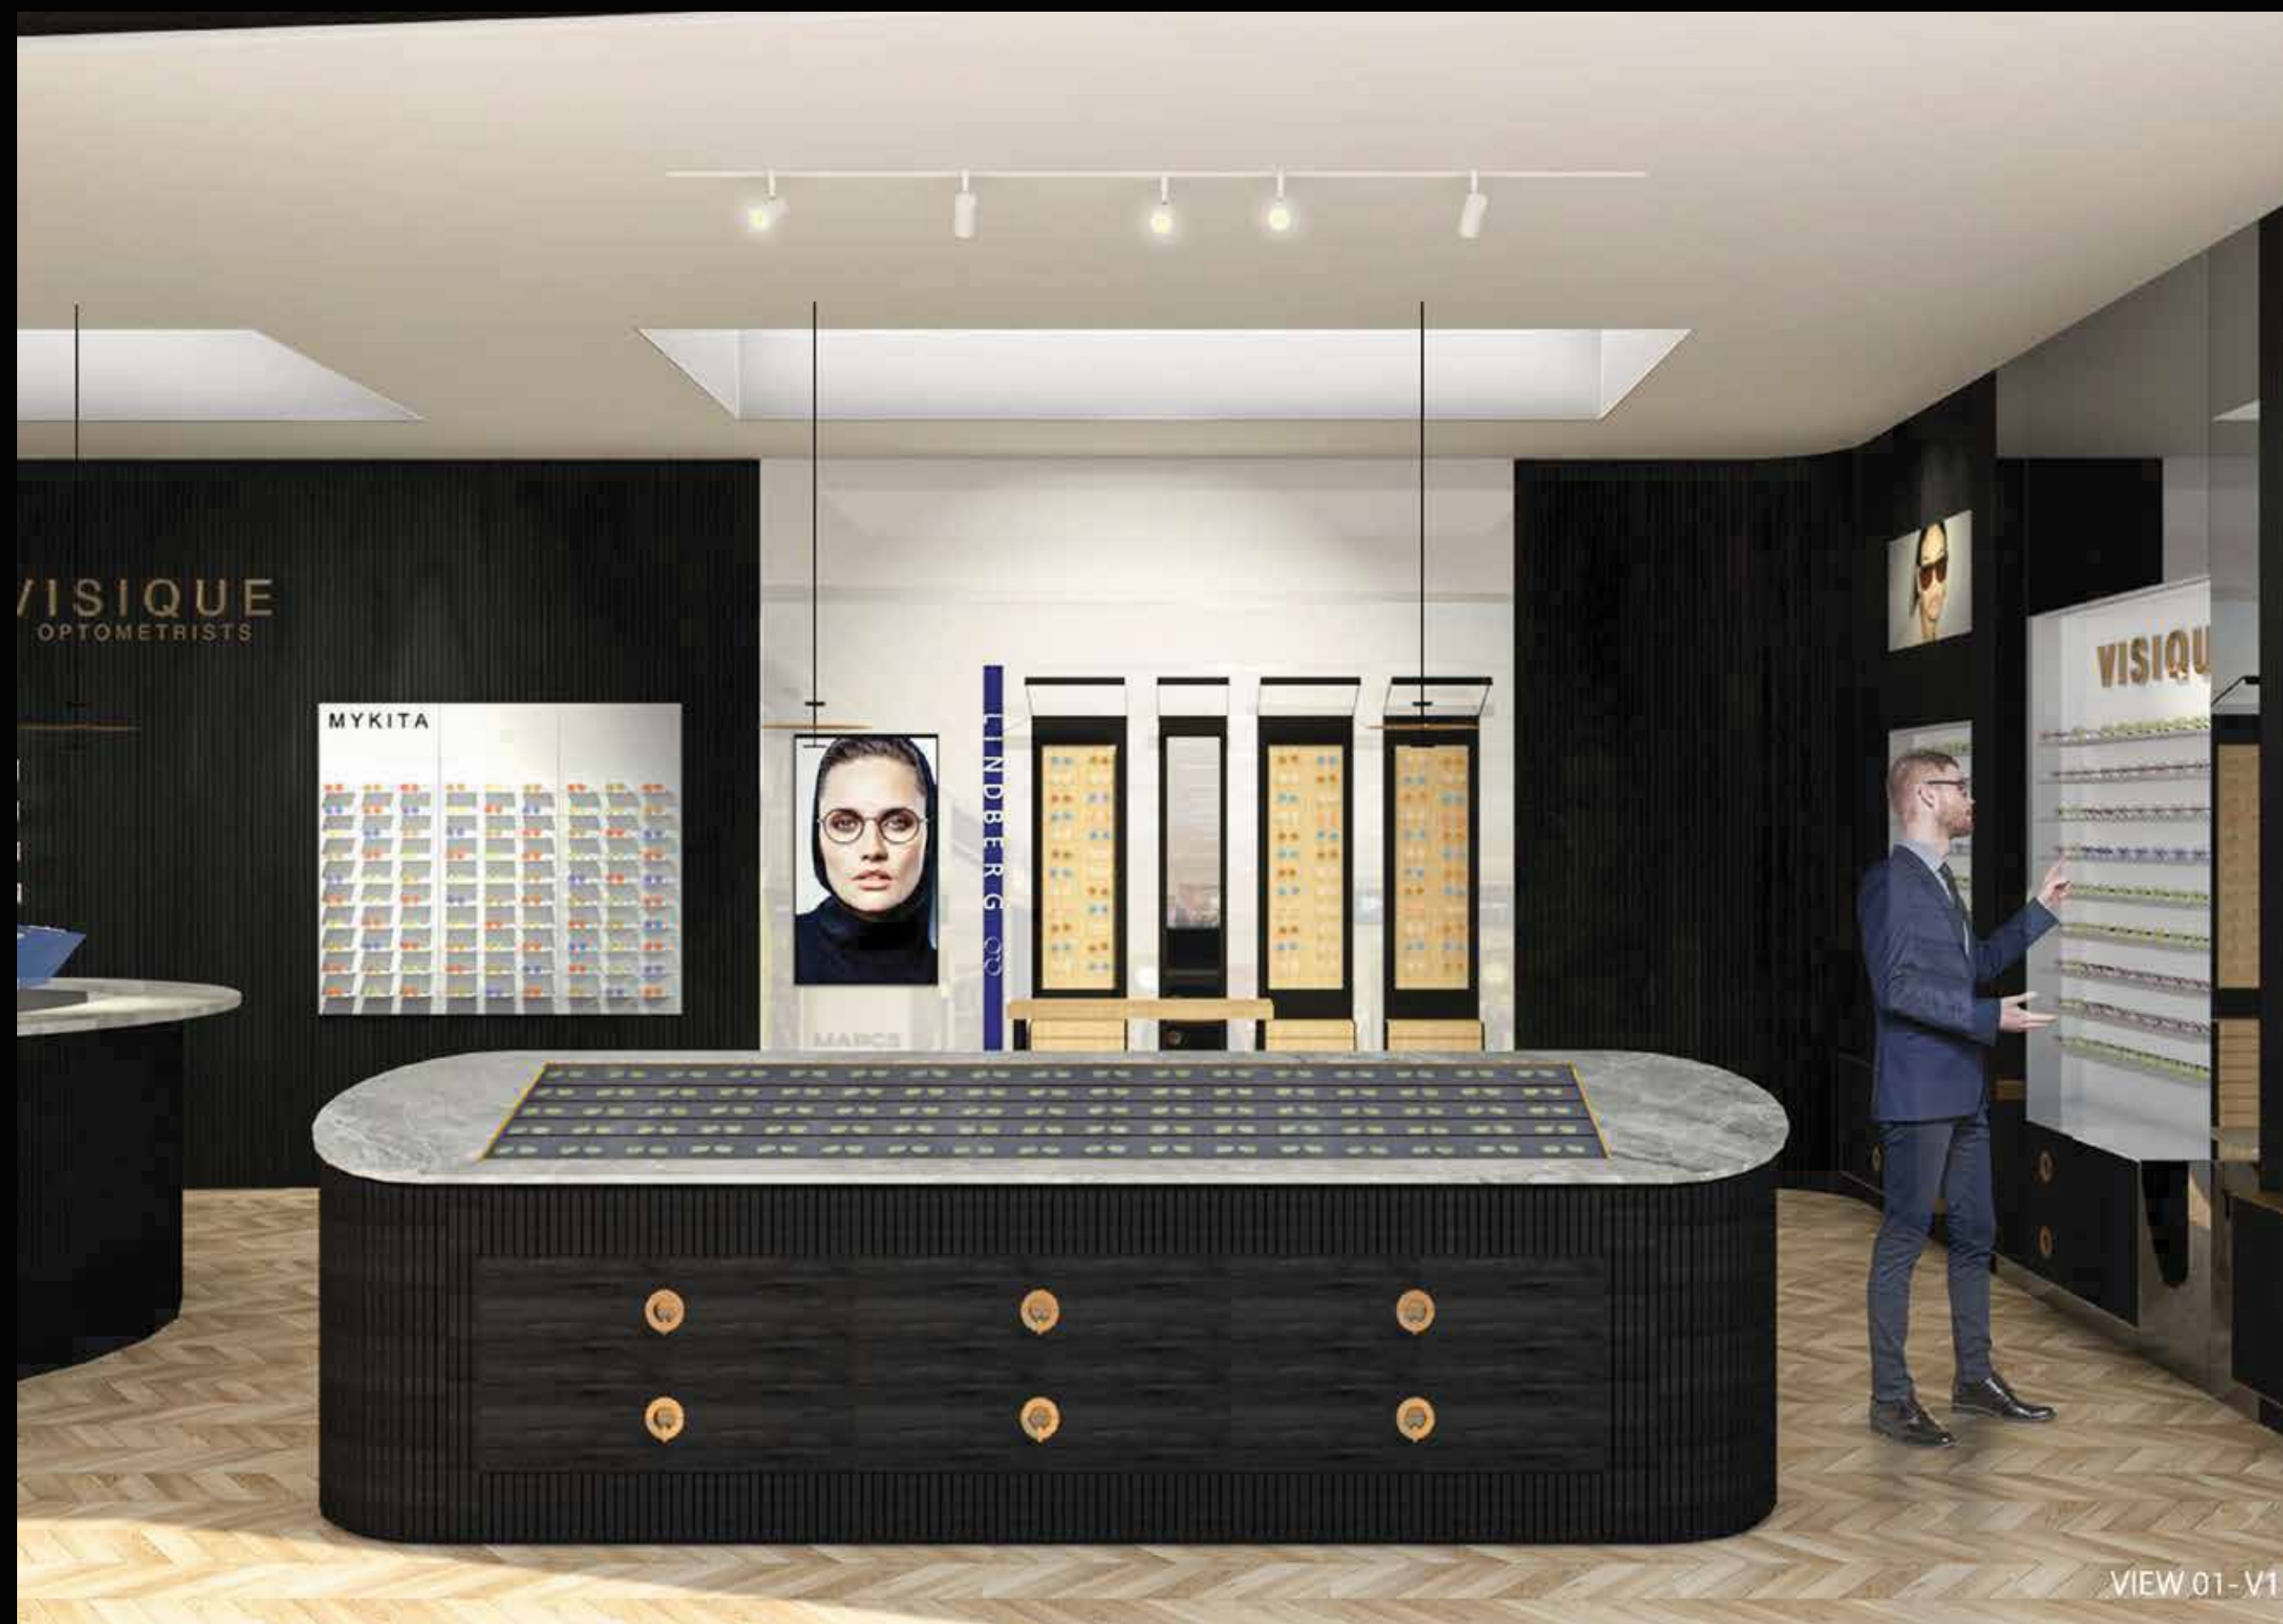

RETAIL

VISIQUE