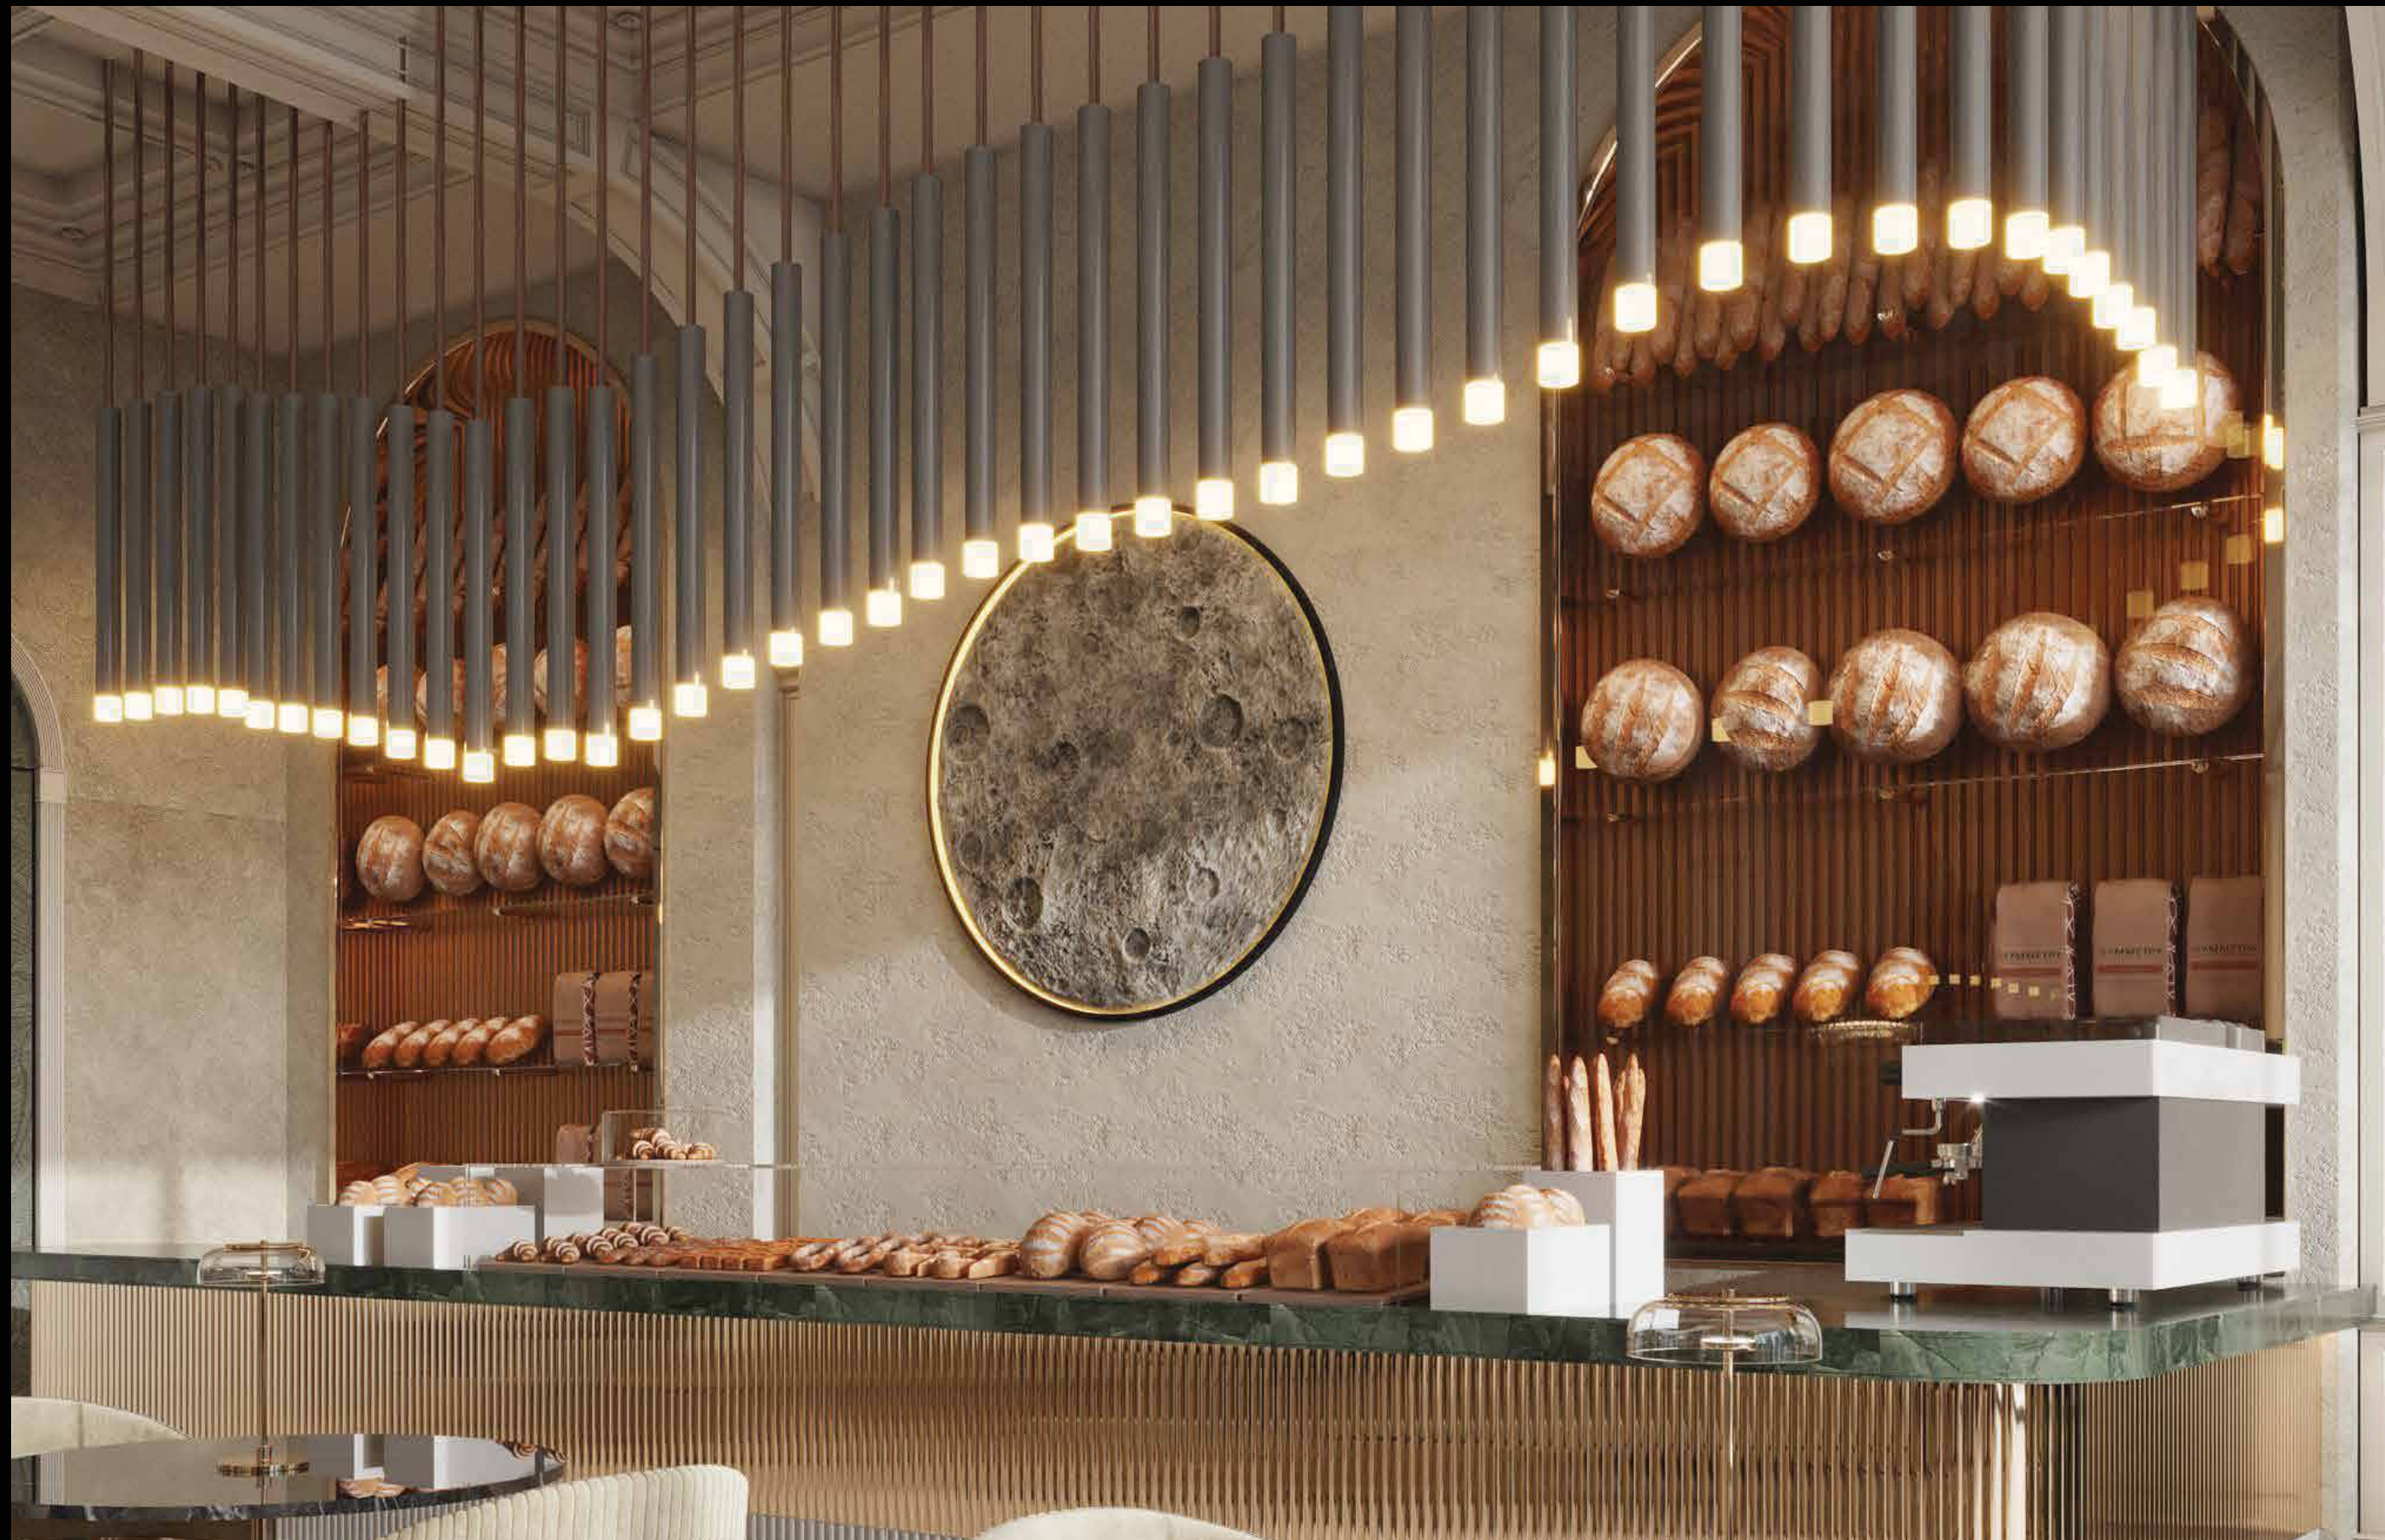

FOOD & BEVERAGE

AYLA

AYLA